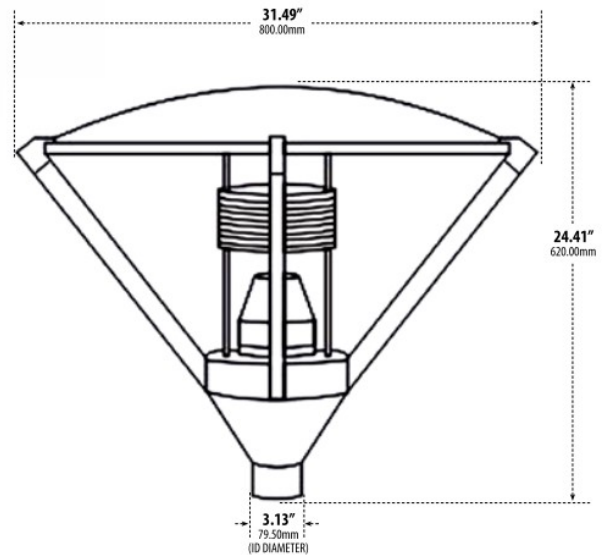

FEATURES

Construction: Powder coated cast aluminum post top. Pre-wired with UL listed wire/cable.

Lumens: 2700 Lumen

Wattage: 30 Watts

Voltage: 85-265V

Finish: Black

Listing: ETL Approval Pending

Pole supplied by others